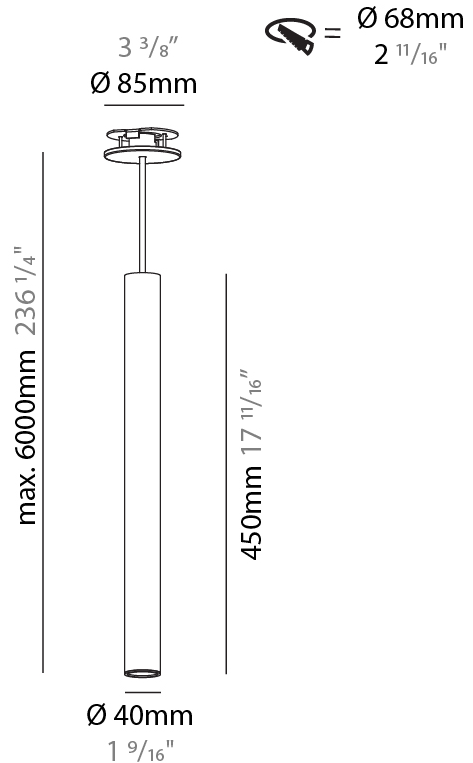

GENERAL

Series: Hangover
Subseries: Hangover Monopoint Recessed Canopy
Partner: Prolicht
Division: Architectural
Installation: Suspension
Product Type: Pendant
Mounting Location: Ceiling
Light Distribution: Direct

PHYSICAL

Shape: Cylinder
Diameter (mm): 40
Diameter (in): 1 9/16
Height (mm): 450
Height (in): 17 11/16
Max. Overall Height (mm): 2450
Max. Overall Height (in): 96 7/16
Diffuser: Shine Ring 0-6
Fixture Finish: SSR / BKV / CWI / CRY / HAB / UFT / ITA / RUA / FTG / MYG / LOD / PUS / FRO / FUP / KIA / POP / BLS / SPG / MEY / GOH / CHC / COM / ABZ / JAG / OBR / MOS / ROR
Fixture Material: Aluminum
Cable Details: 2000mm / 6000mm Cable in White / Black / Orange / Red
Cut-out Measurements: 68mm / 2 11/16"

ELECTRICAL

Lamp Type: LED (Zhaga Standard)
Input Wattage (W): 10.9
Total Output Wattage (W): 9
Dimming: Non-Dimmable
Driver Included: Yes
Driver Location: Integrated
Driver Type: Constant Current
Driver Class: Class 2
Input Voltage (V): 120
Constant Current (MA): 500
Upon Request: Remote: 0-10Vdc dimming / Phase dimming 120Vac

LED

Number of LEDs: 1
Color Temperature (°K): 2700 / 3000 / 4000
Max. Delivered Lumen (lm): 842
CRI: >90 CRI
Lamp Life (hrs): 50000
Upon Request: ***3500K available in minimum quantities (larger quantities upon request)

OPTICAL

Reflector°: 40 / 50

RATINGS AND CERTIFICATIONS

Certified By: Certified for North American Standards
IP rating: IP20