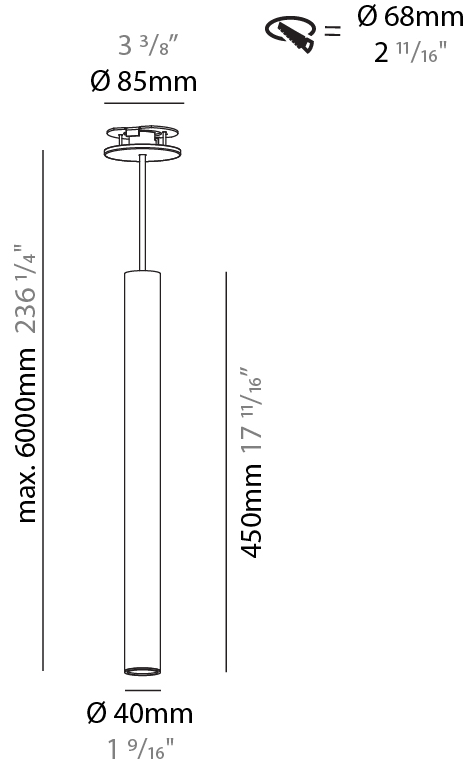

GENERAL

Series: Hangover
Subseries: Hangover Monopoint Recessed Canopy
Brand: Prolicht
Division: Architectural
Mounting Type: Suspension
Mounting Location: Ceiling
Subcategory: Pendant

PHYSICAL

Shape: Cylinder
Diameter (mm): 40
Diameter (in): 1 9/16
Height (mm): 450
Height (in): 17 11/16
Max. Overall Height (mm): 2450
Max. Overall Height (in): 96 7/16
Light Distribution: Downlight
Diffuser: Shine Ring 0-6
Fixture Finish: SSR / BKV / CWI / CRY / HAB / UFT / ITA / RUA / FTG / MYG / LOD / PUS / FRO / FUP / KIA / POP / BLS / SPG / MEY / GOH / GUM / CHC / COM / ABZ / JAG / OBR / MOS / ROR
Fixture Material: Aluminum
Cable Details: 2000mm / 6000mm Cable in White / Black / Orange / Red
Cut-out Measurements: 68mm / 2 11/16"

ELECTRICAL

Lamp Type: LED (Zhaga Standard)
Input Wattage (W): 10.9
Total Output Wattage (W): 9
Dimming: Non-Dimmable
Driver Included: Yes
Driver Location: Integrated
Driver Type: Constant Current
Driver Class: Class 2
Input Voltage (V): 120
Constant Current (MA): 500
Upon Request: Remote: 0-10Vdc dimming / Phase dimming 120Vac

LED

Number of LEDs: 1
Color Temperature (°K): 2700 / 3000 / 4000
Max. Delivered Lumen (lm): 842
CRI: >90 CRI
Lamp Life (hrs): 50000
Upon Request: ***3500K available in minimum quantities (larger quantities upon request)

OPTICAL

Reflector°: 40 / 50

RATINGS AND CERTIFICATIONS

Certified By: Certified for North American Standards
IP rating: IP20