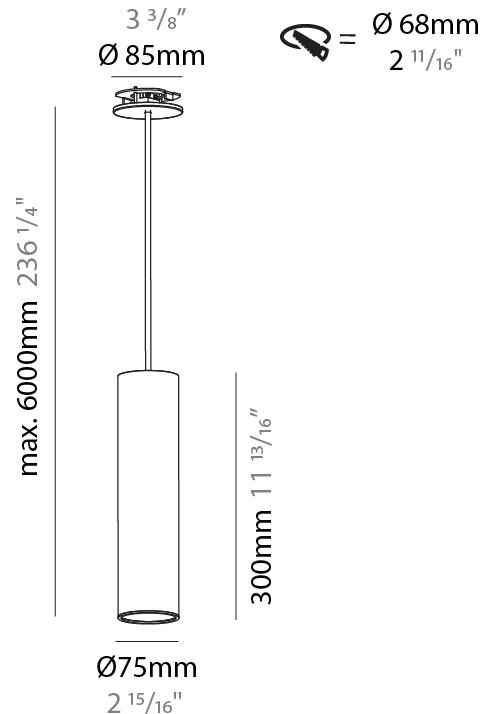

PHYSICAL

Shape: Cylinder
Diameter (mm): 75
Diameter (in): 2 ¹⁵/₁₆
Height (mm): 300
Height (in): 11 ¹³/₁₆
Max. Overall Height (mm): 2300
Max. Overall Height (in): 90 ⁹/₁₆
Light Distribution: Direct / Indirect / Downlight
Diffuser: Shine Ring 0-6
Fixture Finish: SSR / BKV / CWI / CRY / HAB / UFT / ITA / RUA / FTG / MYG / LOD / PUS / FRO / FUP / KIA / POP / BLS / SPG / MEY / GOH / GUM / CHC / COM / ABZ / JAG / OBR / MOS / ROR
Fixture Material: Aluminum
Cable Details: 2000mm / 6000mm Cable in White / Black / Orange / Red
Cut-out Measurements: 68mm / 2 11/16"

ELECTRICAL

Lamp Type: LED (Zhaga Standard)
Input Wattage (W): 10.9
Total Output Wattage (W): 9
Dimming: Tri-Mode (Non-Dimming and Phase Dimming (120Vac only) and 0-10V Dimming)
Driver Included: Yes
Driver Location: External
Driver Type: Constant Current - Universal
Driver Class: Class 2
Housing: ENCP3 w/Quick Connect
Input Voltage (V): 120 - 277
Constant Current (MA): 500

LED

Number of LEDs: 1
Color Temperature (°K): 2700 / 3000 / 4000
Max. Delivered Lumen (lm): 923
CRI: >90 CRI
Lamp Life (hrs): 50000
Upon Request: ***3500K available in minimum quantities (larger quantities upon request)

OPTICAL

Reflector: 18 / 36 / 52

RATINGS AND CERTIFICATIONS

Certified By: Certified for North American Standards
IP rating: IP20