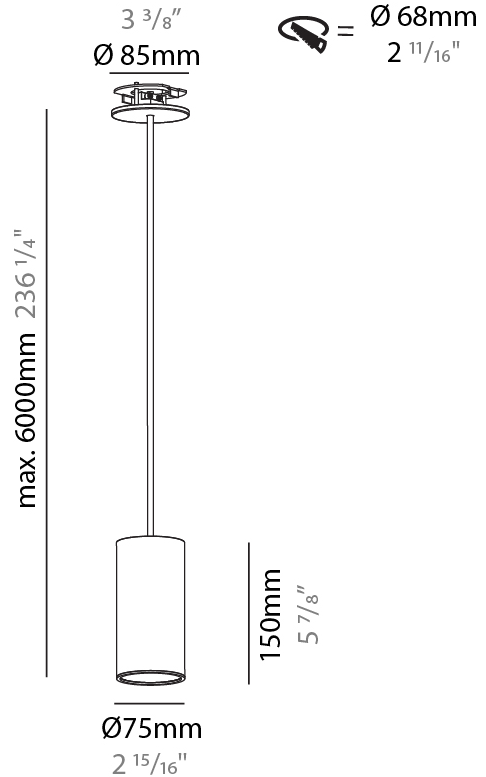

Series: Hangover
Subseries: Hangover Monopoint Recessed Canopy
Brand: Prolicht
Division: Architectural
Mounting Type: Suspension
Mounting Location: Ceiling
Subcategory: Pendant

PHYSICAL

Shape: Cylinder
Diameter (mm): 75
Diameter (in): 2 ¹⁵/₁₆
Height (mm): 150
Height (in): 5 ⁷/₈
Max. Overall Height (mm): 2150
Max. Overall Height (in): 84 ⁵/₈
Light Distribution: Direct / Indirect
Diffuser: Shine Ring 0-6
Fixture Finish: SSR / BKV / CWI / CRY / HAB / UFT / ITA / RUA / FTG / MYG / LOD / PUS / FRO / FUP / KIA / POP / BLS / SPG / MEY / GOH / GUM / CHC / COM / ABZ / JAG / OBR / MOS / ROR
Fixture Material: Aluminum
Cable Details: 2000mm / 6000mm Cable in White / Black / Orange / Red
Cut-out Measurements: 68mm / 2 11/16"

ELECTRICAL

Lamp Type: LED (Zhaga Standard)
Input Wattage (W): 10.9
Total Output Wattage (W): 9
Dimming: Tri-Mode (Non-Dimming and Phase Dimming (120Vac only) and 0-10V Dimming)
Driver Included: Yes
Driver Location: External
Driver Type: Constant Current - Universal
Driver Class: Class 2
Housing: ENCP3 w/Quick Connect
Input Voltage (V): 120 - 277
Constant Current (MA): 500

LED

Number of LEDs: 1
Color Temperature (°K): 2700 / 3000 / 4000
Max. Delivered Lumen (lm): 923
CRI: >90 CRI
Lamp Life (hrs): 50000
Upon Request: ***3500K available in minimum quantities (larger quantities upon request)

OPTICAL

Reflector: 18 / 36 / 52

RATINGS AND CERTIFICATIONS

Certified By: Certified for North American Standards
IP rating: IP20